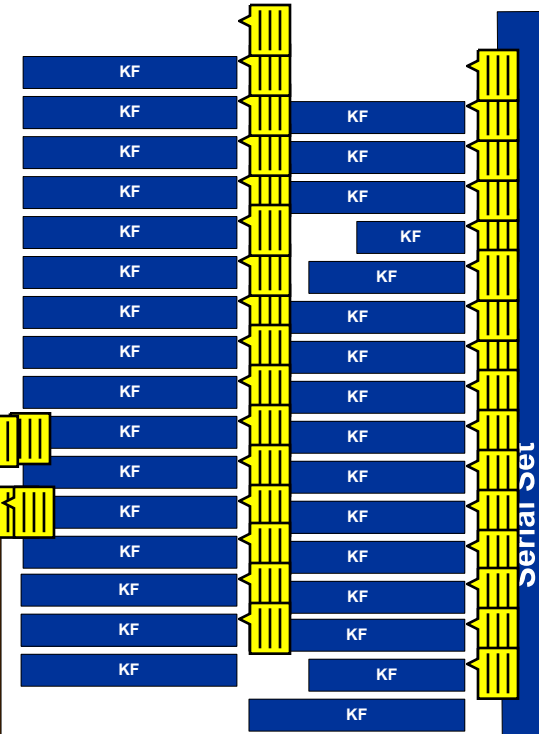

Study Carrels – AC/Ethernet

Fiche

Stairs to 3rd Floor

Fiche

Fiche Reader

Maps

Emergency Exit

Government Documents

Study Carrels

Fourth Floor

On this floor:
 Call #'s: KF, L-Z
 Fiche – Government Documents
 Group Study Room 3
 Serial Set

Group Study Room 3

Restrooms

Emergency Exit