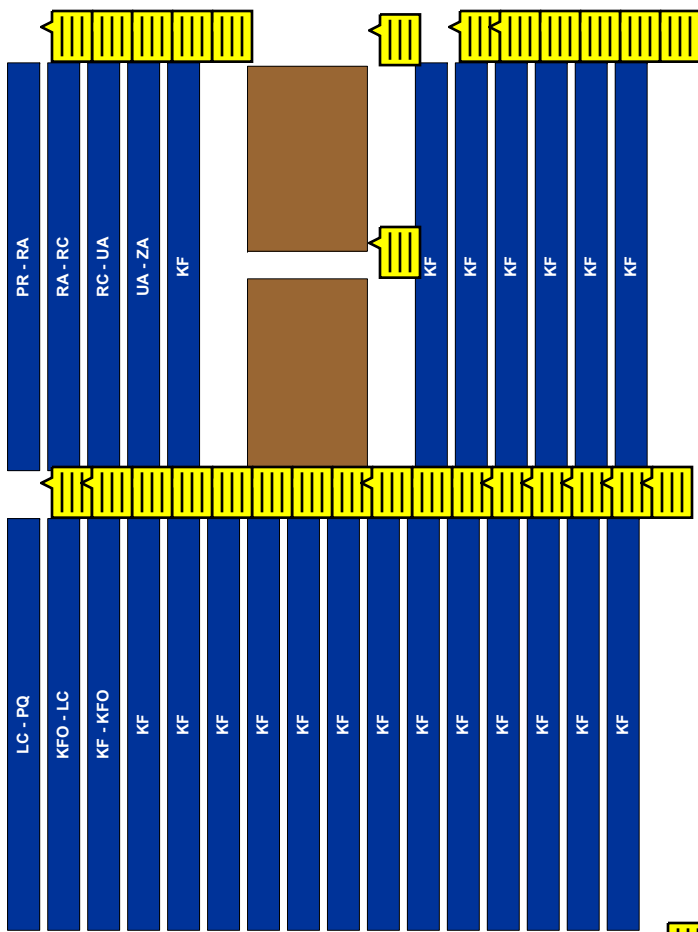

Study Carrels – AC/Ethernet

Fiche

Stairs to 3rd Floor

Fiche

Fiche Reader

Maps

Emergency Exit

Government Documents

Study Carrels

Fourth Floor

On this floor:
 Call #'s: KF, L-Z
 Fiche – Government Documents
 Group Study Room 3
 Serial Set

Group Study Room 3

Restrooms

Emergency Exit